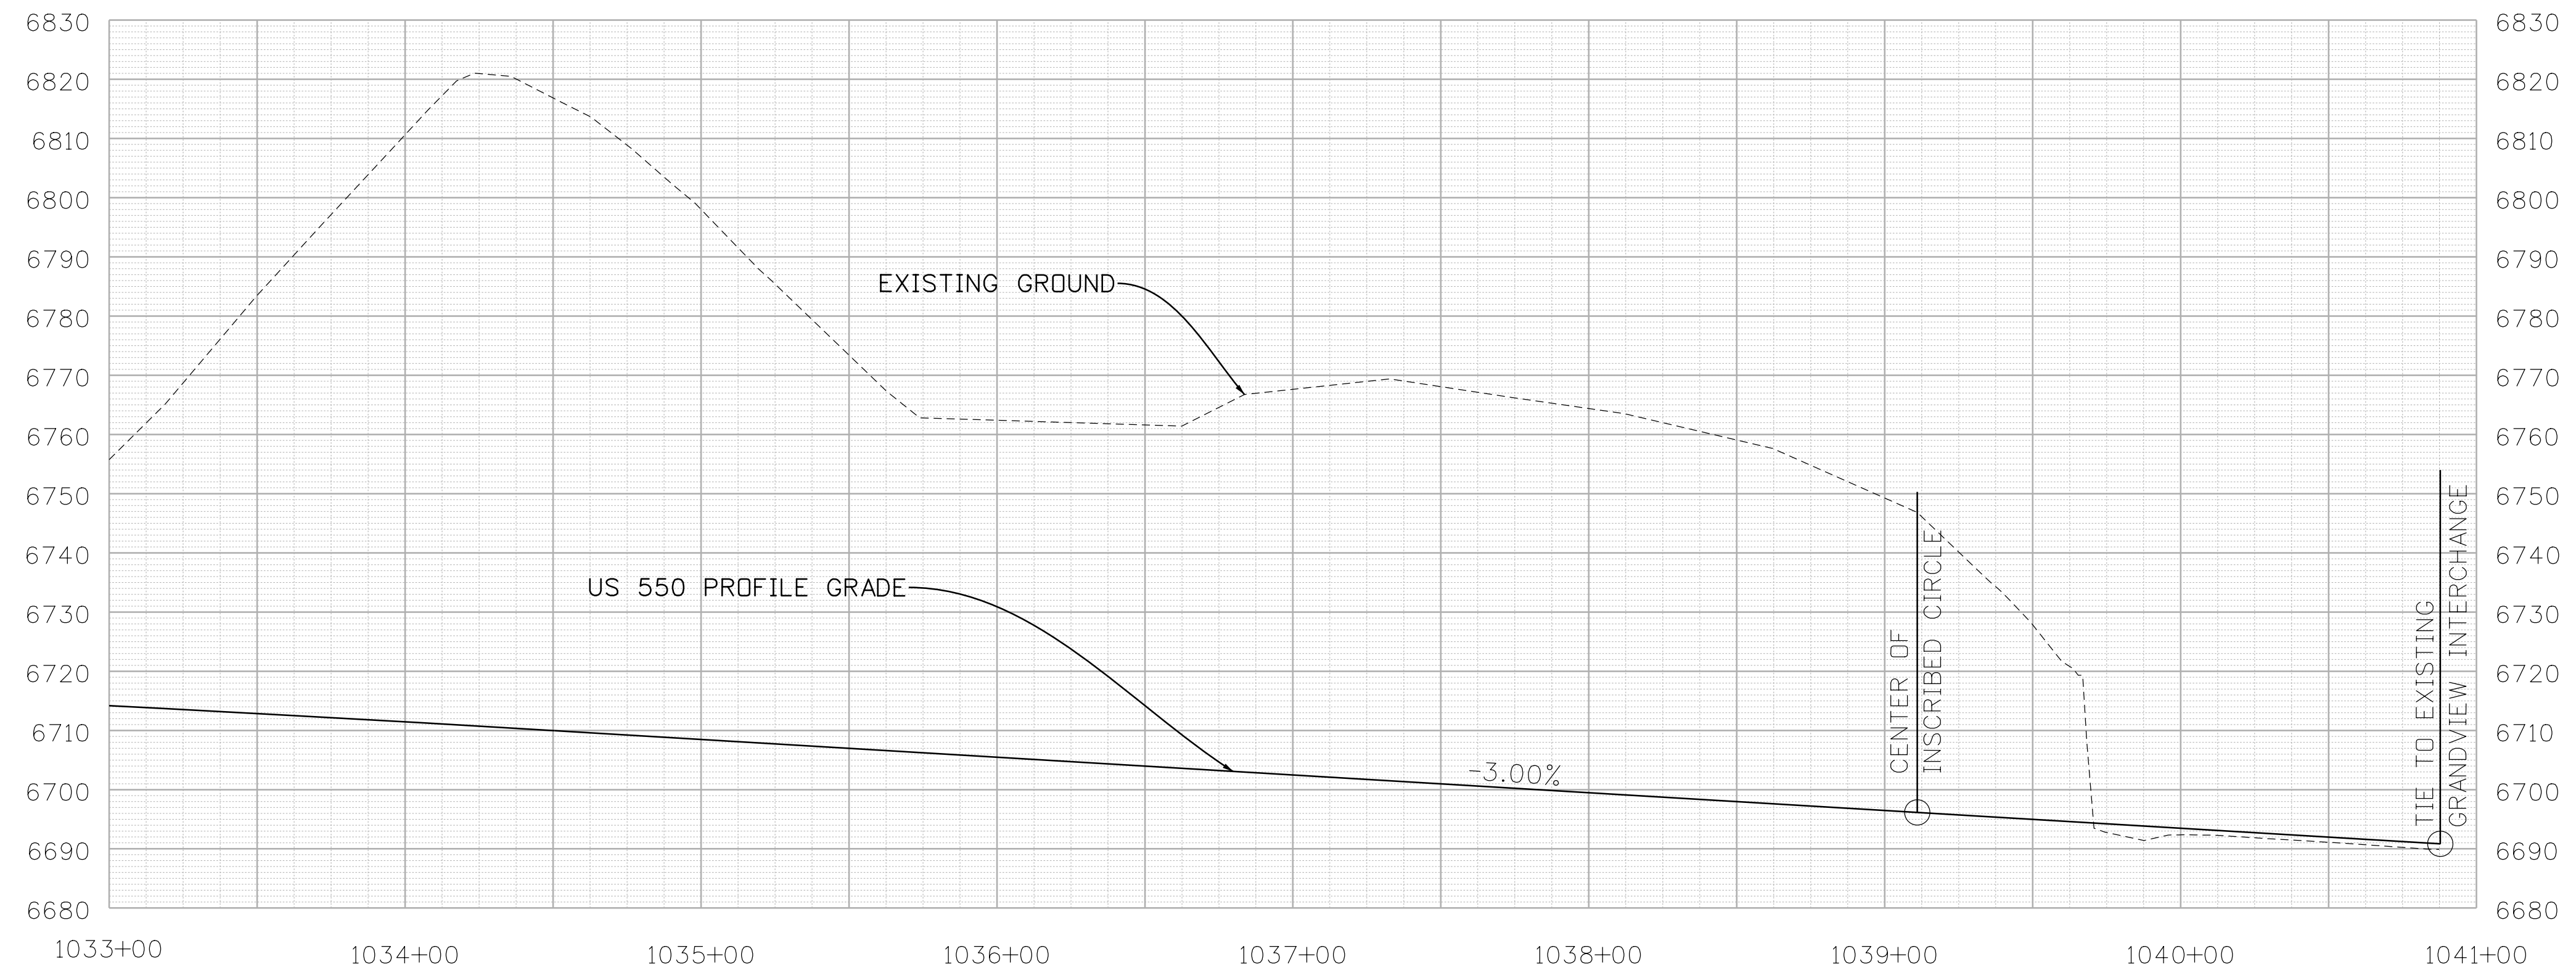

LEGEND:

- US 550 WORK
- RETAINING WALL
- CDOT ROW

EXHIBIT 1-A2:
 US 550/160 GRANDVIEW INTERCHANGE
 ROUNDABOUT
 NHPP 5501-029, 22420
 JULY 12, 2019